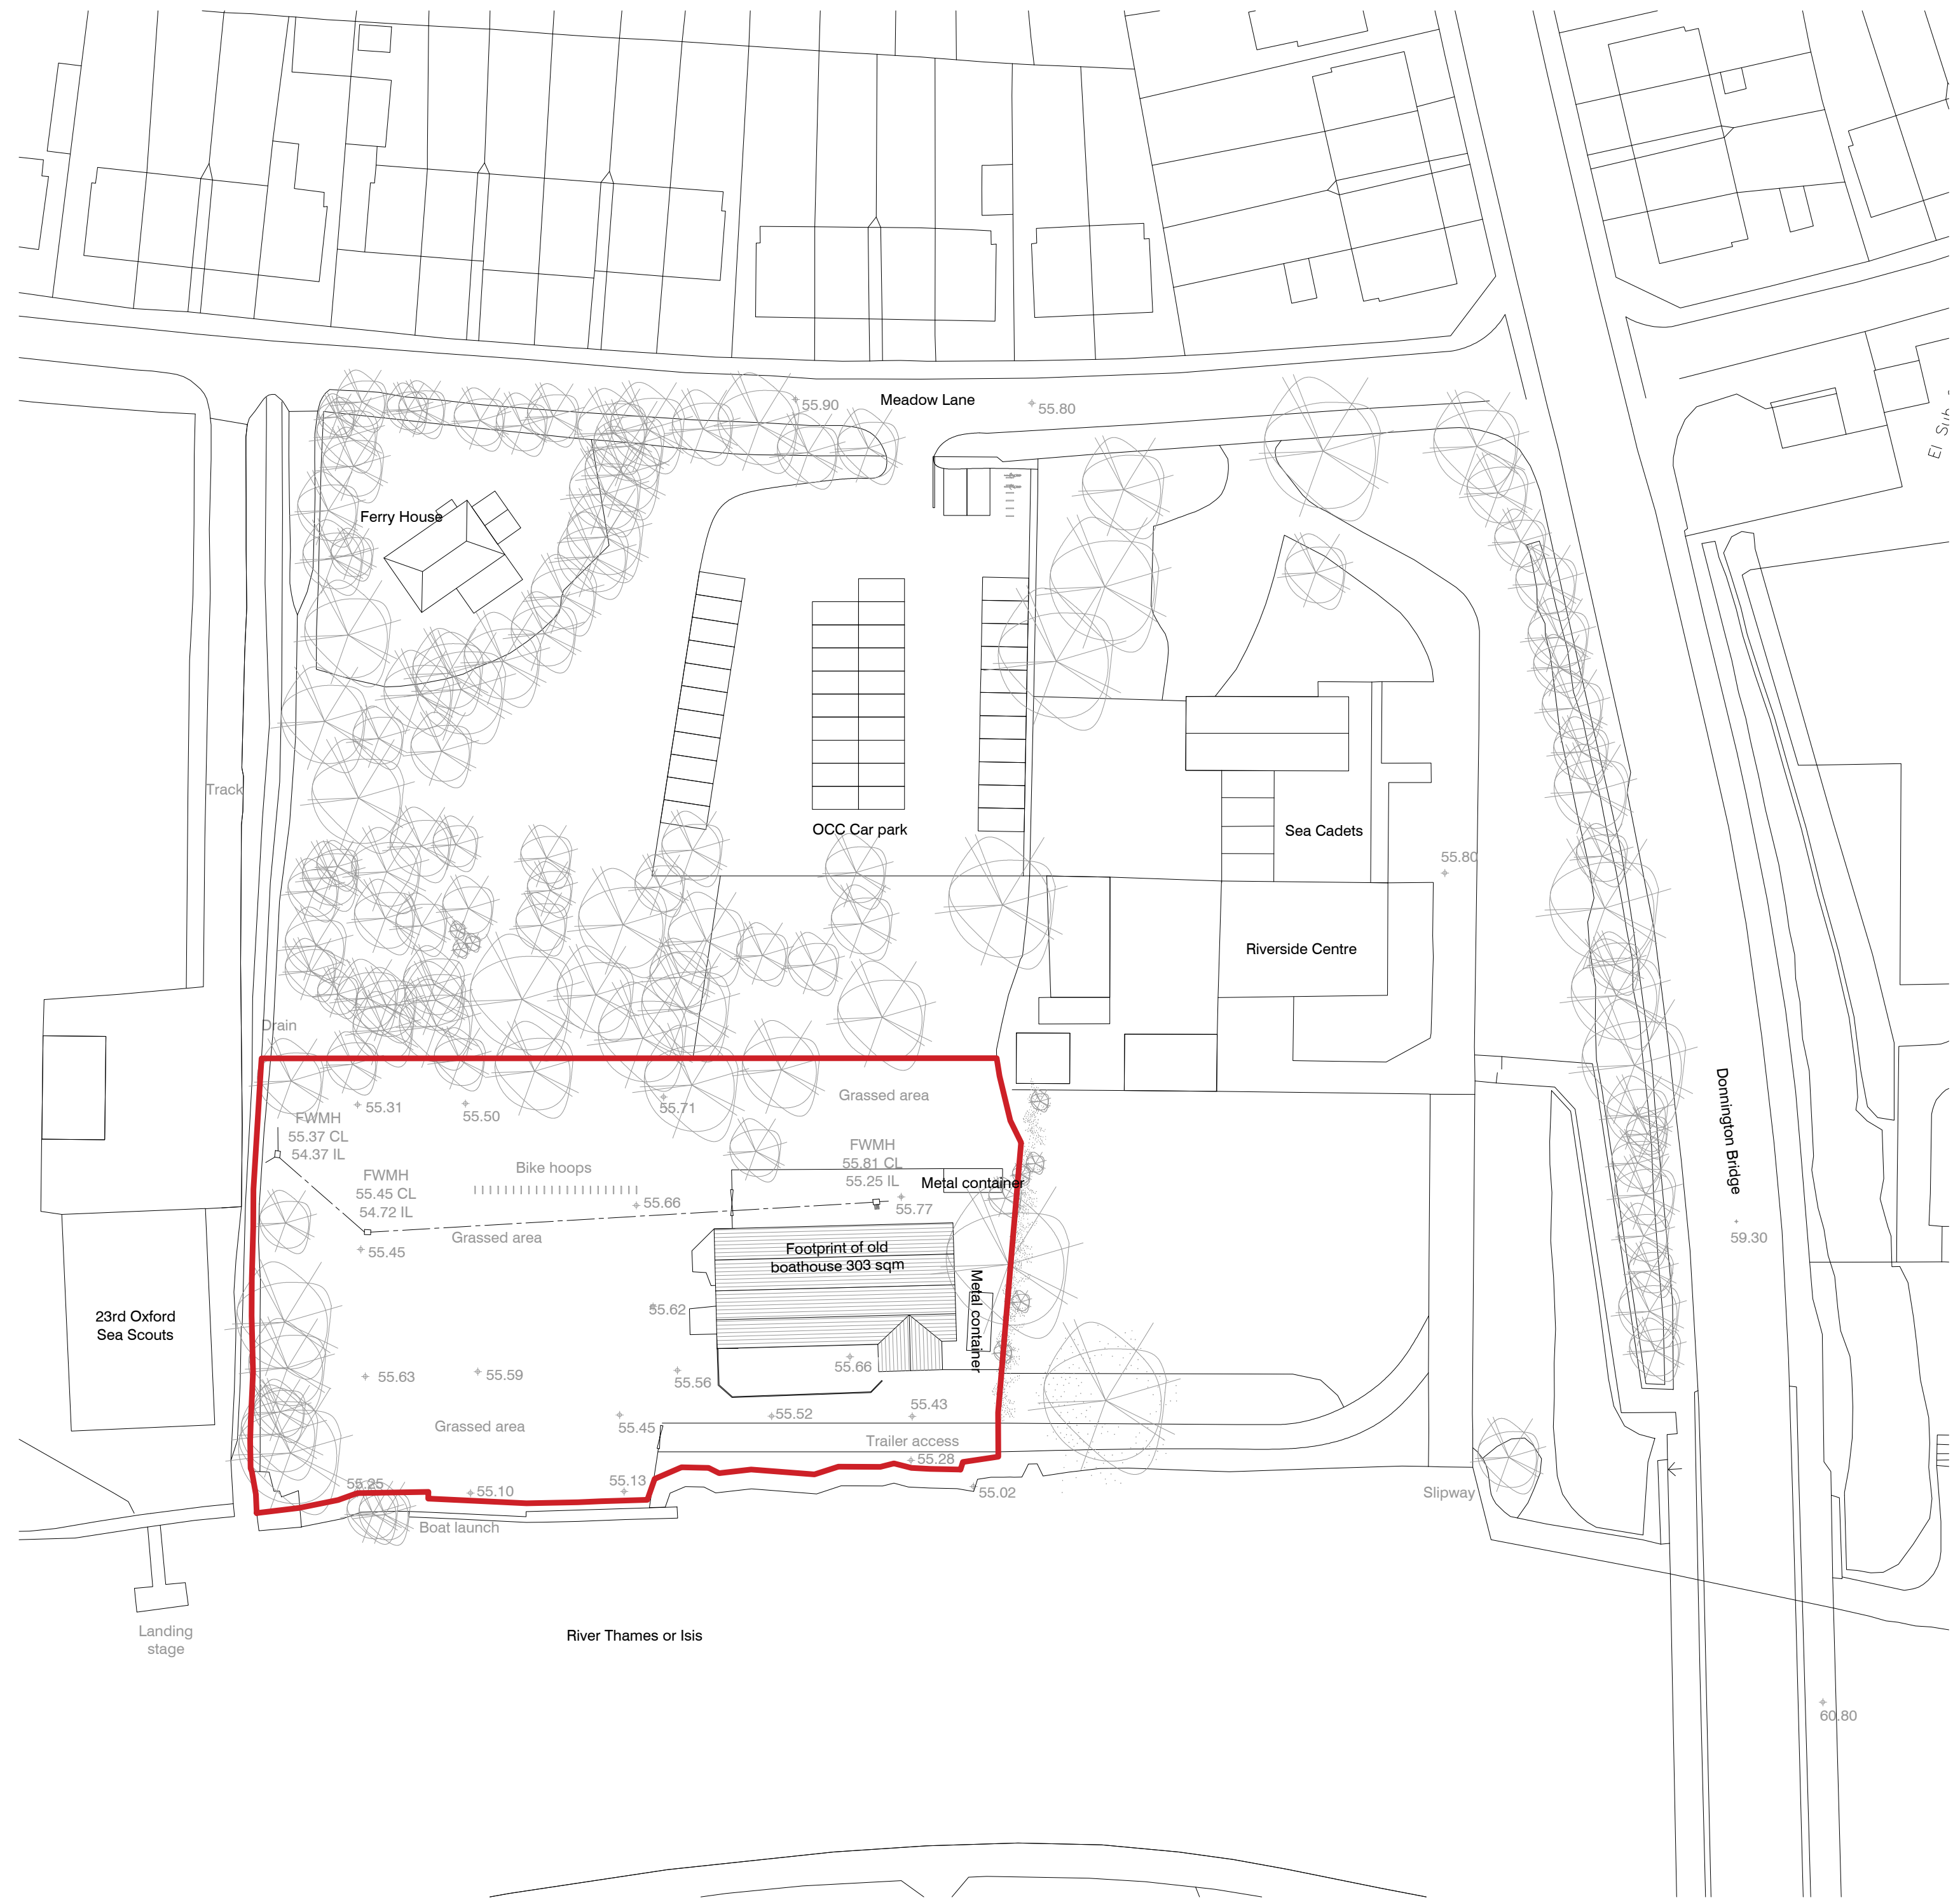

1 Location Plan  
1:1250

2 Site Plan  
1:500

PI	01.02.19	Draft issue to client
rev	date	note
001	26.11.2018	18242 Falcon FRCC Clubhouse Meadow Lane, Oxford Existing Location & Site Plans
<b>PA-01</b> Original Field of Architecture 01865 723 983 mark@originalfield.com		1:1250 & 1:500 @ A1 <small>Do not scale - Use figured dimensions only. All dimensions are approximate and should be checked on site prior to construction. Discrepancies must be reported immediately before proceeding.</small>